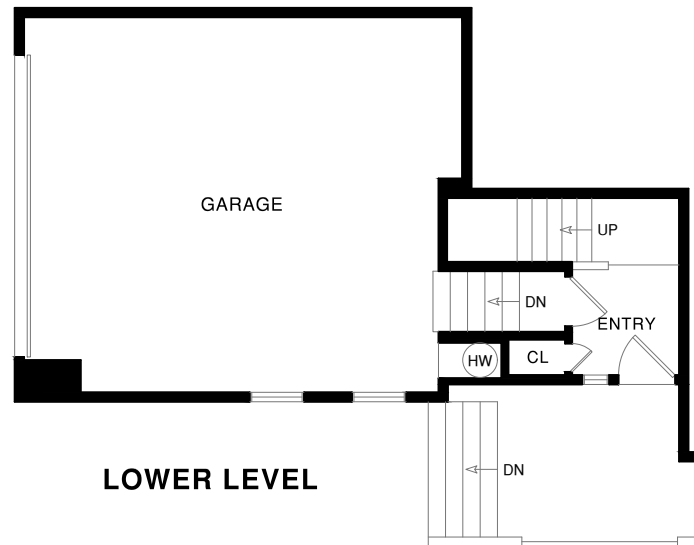

MAIN LEVEL

LOWER LEVEL

784 MEDITERRANEAN LANE

REDWOOD CITY, CA